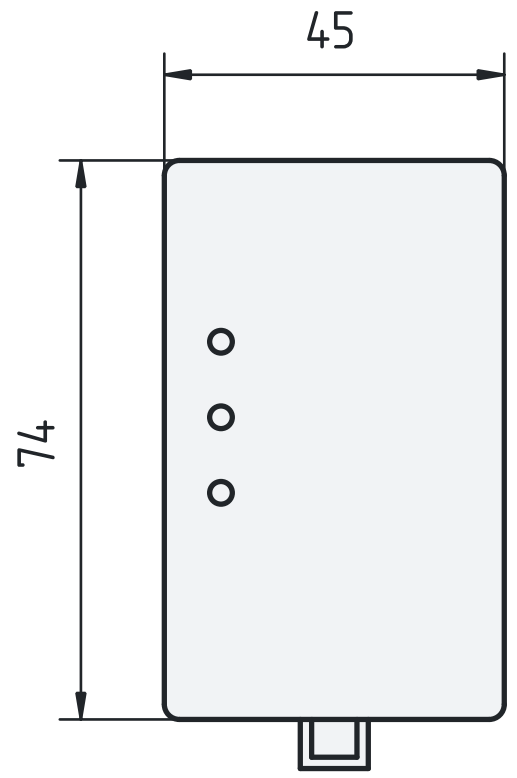

F E D C B A

4
3
2
1

4
3
2
1

DESIGNED BY: Jens Wagner		DIN Rail Case for M-Bus Master USB Type B Socket to M-Bus Master 20 loads		G	—
DATE: 03.11.25				F	—
SIZE A4				E	—
				D	—
SCALE 1 : 1	WEIGHT (kg) 0.030	DRAWING NUMBER Drawing number	SHEET 1 / 1	C	—
				B	—
This drawing is our property; it can't be reproduced or communicated without our written consent.				A	—