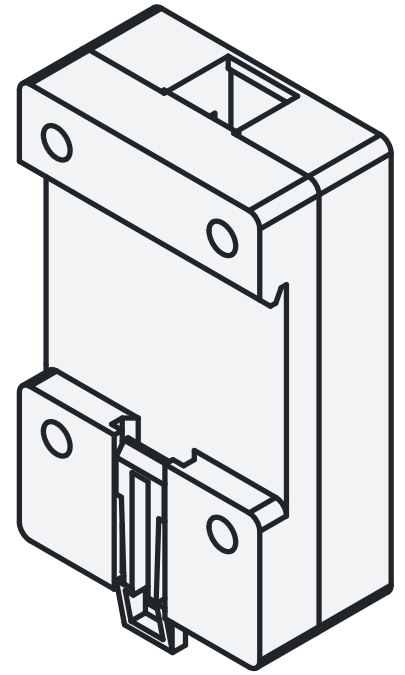

F E D C B A

4
3
2
1

4
3
2
1

DESIGNED BY: Jens Wagner		DIN Rail Case for M-Bus Master USB Type B Socket to M-Bus Master 20 loads		G	—
DATE: 03.11.25				F	—
SIZE A4				E	—
				D	—
SCALE 1 : 1	WEIGHT (kg) 0.030	DRAWING NUMBER Drawing number	SHEET 1 / 1	C	—
				B	—
This drawing is our property; it can't be reproduced or communicated without our written consent.				A	—