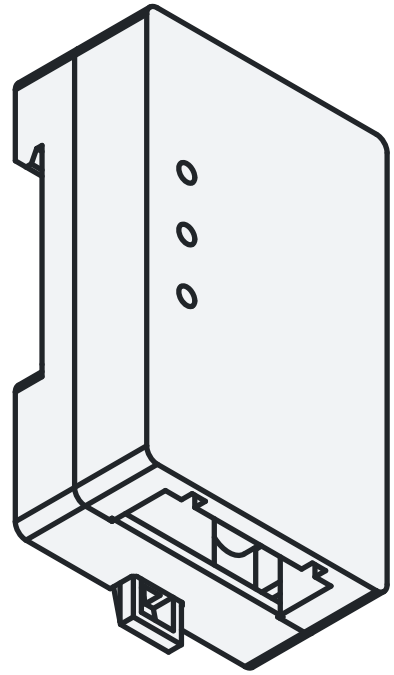

F E D C B A

4
3
2
1

4
3
2
1

DESIGNED BY: Jens Wagner		DIN Rail Case for M-Bus Master USB Type B Socket to M-Bus Master 20 loads		G	—
DATE: 03.11.25				F	—
SIZE A4				E	—
				D	—
SCALE 1 : 1	WEIGHT (kg) 0.030	DRAWING NUMBER Drawing number	SHEET 1 / 1	C	—
				B	—
This drawing is our property; it can't be reproduced or communicated without our written consent.				A	—