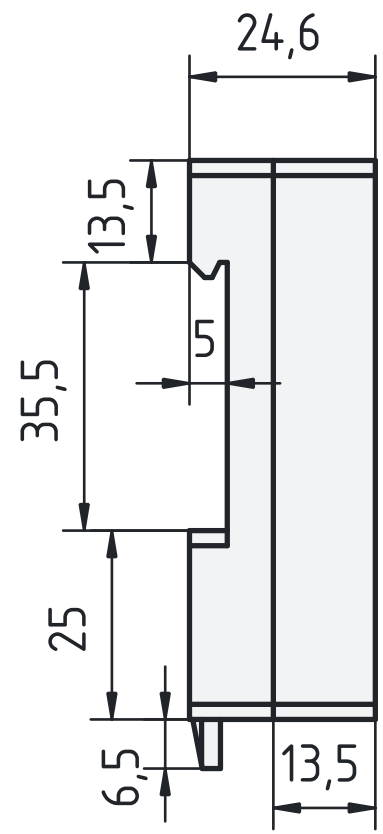

F E D C B A

4
3
2
1

4
3
2
1

DESIGNED BY: Jens Wagner		DIN Rail Case for M-Bus Master USB Type B Socket to M-Bus Master 20 loads		G	—
DATE: 03.11.25				F	—
SIZE A4				E	—
				D	—
SCALE 1 : 1	WEIGHT (kg) 0.030	DRAWING NUMBER Drawing number	SHEET 1 / 1	C	—
				B	—
This drawing is our property; it can't be reproduced or communicated without our written consent.				A	—